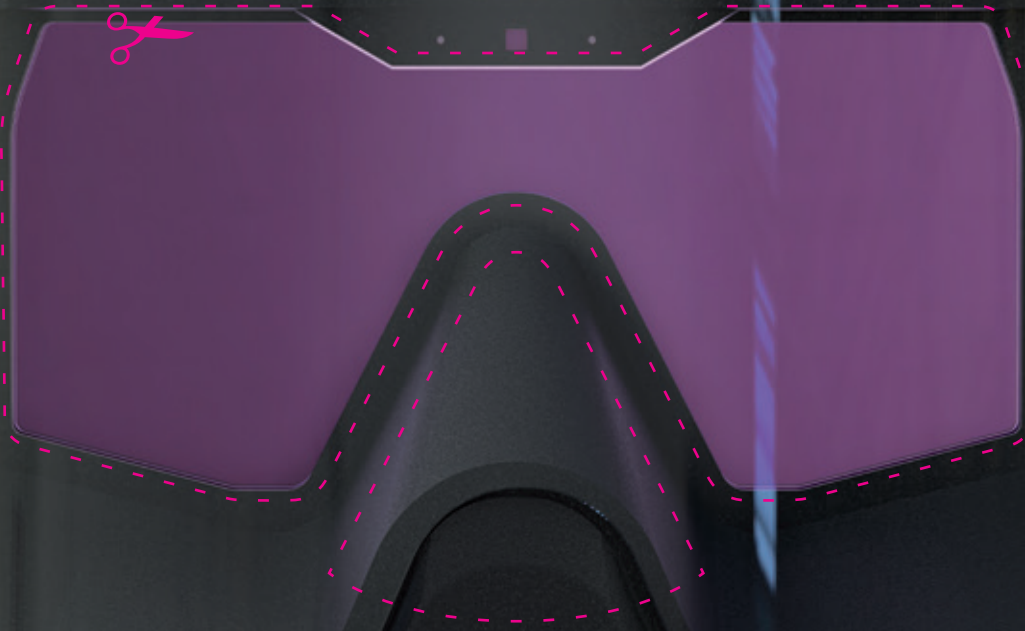

panoramaxx

Maximize your horizon.

 **optrei**[®]
swiss made 

Shade Level
2.5

World Record!

WORLD'S FIRST

Automatically better welding

TUNNEL VISION IS HISTORY. OPTREL PANORAMAXX – THE NEW DIMENSION OF VIEWING.

PANORAMA VIEW

The optrel **panoramaxx** offers a 6 times larger field of view compared to standard welding helmets but is still a lightweight at only 550 g.

AUTOPILOT

Fully automated recognition and adjustment from shade level 5 to 12.

TRUE COLOR VIEW

A specially developed UV/IR filter allows the realistic color perception typical of optrel, bringing color to the welder's world.

LIGHT STATE 2.5

The much brighter view of your working environment in light state increases both safety and efficiency in the workplace.

STATE-OF-THE-ART POWER TECHNOLOGY

With its rechargeable power-pack, changing batteries is no longer necessary.

TAKE YOUR VIEW AND EXPERIENCE THE DIFFERENCE
BY YOURSELF!

* comparing fields of view: standard ADF vs. optrel panoramaxx